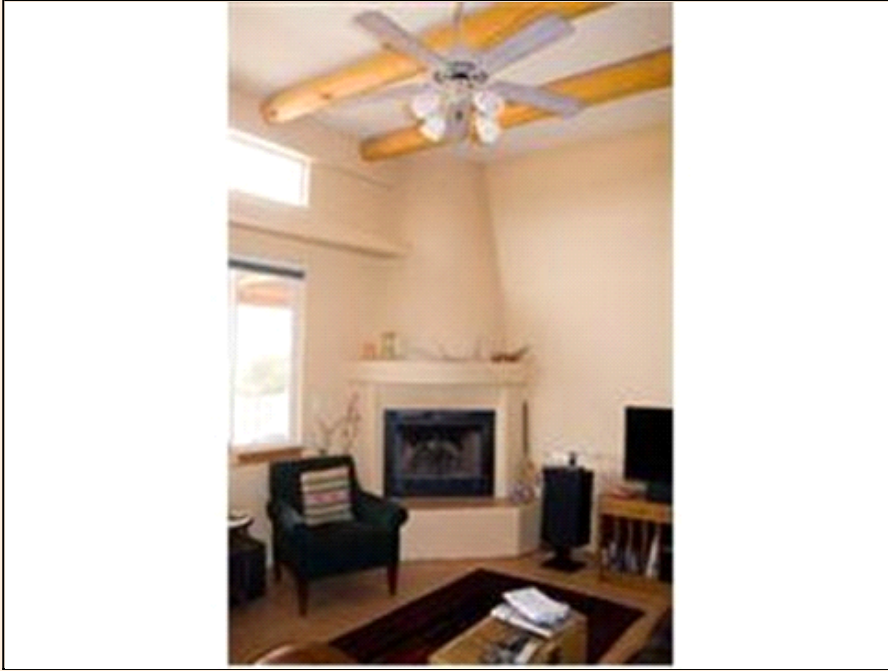

## PROPERTY DETAILS

**Listing Price:** **\$319,000**

**Listing Address:** 1 Condesa Road

Santa Fe NM 87508

**Bedrooms:** 3

**Full Baths:** 2

**Partial Baths:** 0

**SQ FT:** 1450

## PROPERTY DESCRIPTION

Charming home on a corner lot with terrific views and quick access to school, shopping, walking trails. Super floor plan, feels much larger than actual sq. footage. Enclosed backyard.