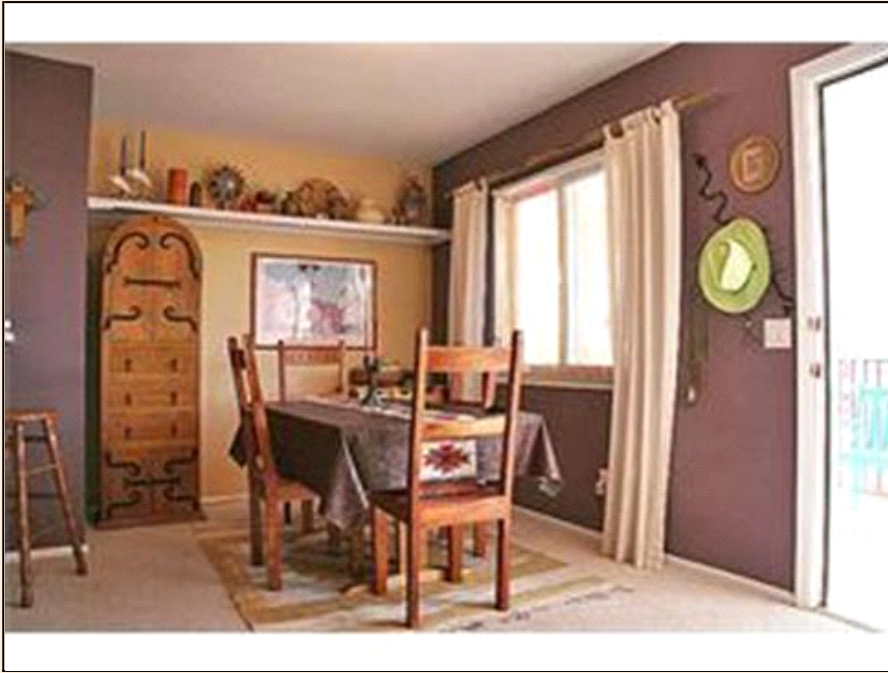

## PROPERTY DETAILS

**Listing Price:** **\$215,000**

**Listing Address:** 663 Bishop's Lodge Road, #16 Santa Fe NM 87501

**Bedrooms:** 1

**Full Baths:** 1

**Partial Baths:** 0

**SQ FT:** 750

**Style:** Territorial

## PROPERTY DESCRIPTION

You will love this great El Matador condo. Wonderfully decorated. Cheerful, bright, south-facing unit. Quiet and private. Faces courtyard with mature native landscape. Easy walk to the Plaza from this gated compound.